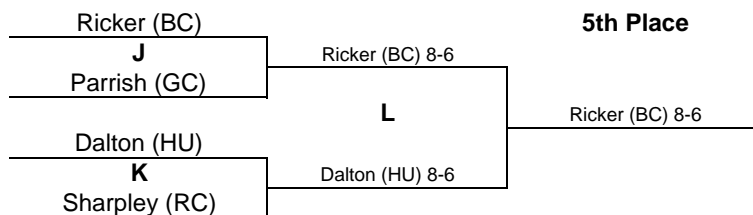

3rd Place

5th Place

7th Place

9th Place Leonard (RMWC) (2-0)

10th Place Bayne (RMC) (1-1)

11th Place Sinnen (LC) (0-2)

2006 ODAC Women's Tennis Tournament Bracket

Flight 4 Singles

Round Robin for 9th place

3rd Place

5th Place

7th Place

9th Place Cunningham (RMC) (2-0)

10th Place Miles (RMWC) (1-1)

11th Place Seaver (SBC) (0-2)

2006 ODAC Women's Tennis Tournament Bracket