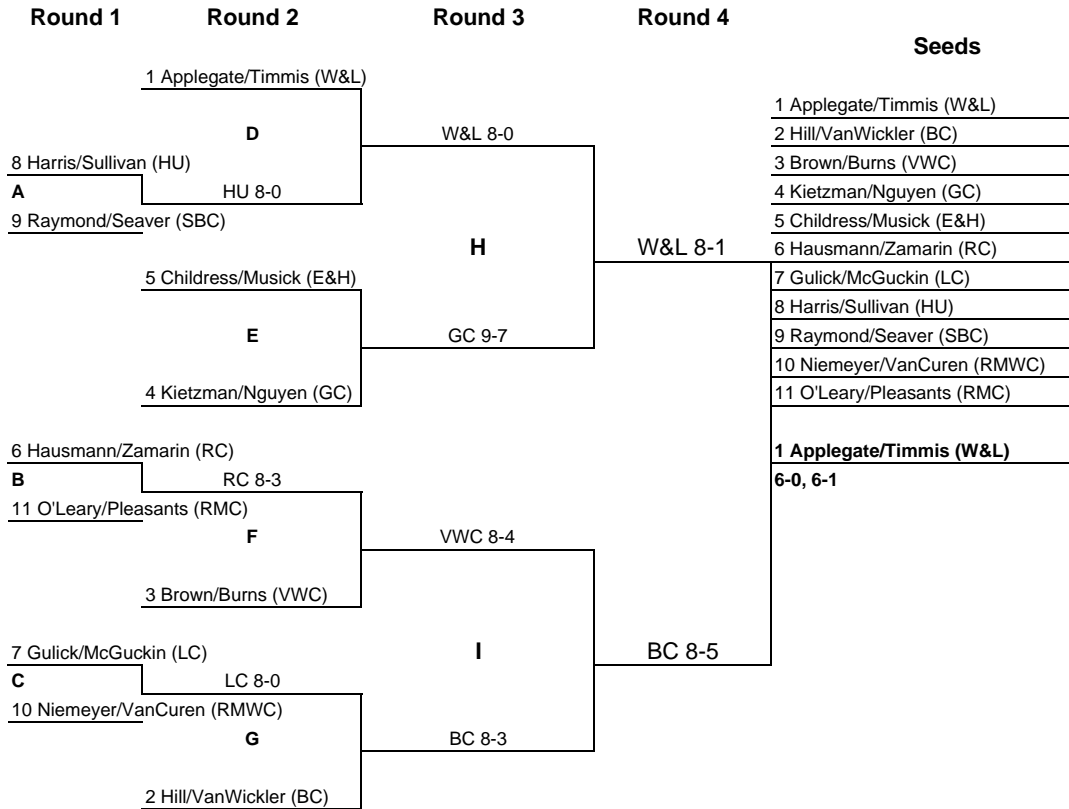

Second Doubles

Round Robin for 9th place

Leonard/Miles (RMWC)
Round 2 Bayne/Cunningham (RMC) 8-4
 Bayne/Cunningham (RMC)

3rd Place

4 Gravina/Migliarese (RC)
 4 Gravina/Migliarese (RC) 8-1
 6 Blevins/Ryan (E&H)

Leonard/Miles (RMWC)
Round 4 Nance/Rich (SBC) 8-3
 Nance/Rich (SBC)

7th Place

Koslow/Pipkin (BC)	Koslow/Pipkin (BC) 8-2
Mayton/Routon (GC)	

9th Place Bayne/Cunningham (RMC)

10th Place Nance/Rich (SBC)

11th Place Leonard/Miles (RMWC)

2006 ODAC Women's Tennis Tournament Bracket

Third Doubles

Round Robin for 9th place

Raymond/Seaver (SBC)

Round 2 Raymond/Seaver (SBC) 9-7
O'Leary/Pleasants (RMC)

O'Leary/Pleasants (RMC)

Round 3 O'Leary/Pleasants (RMC) 8-6
Niemeyer/VanCuren (RMWC)