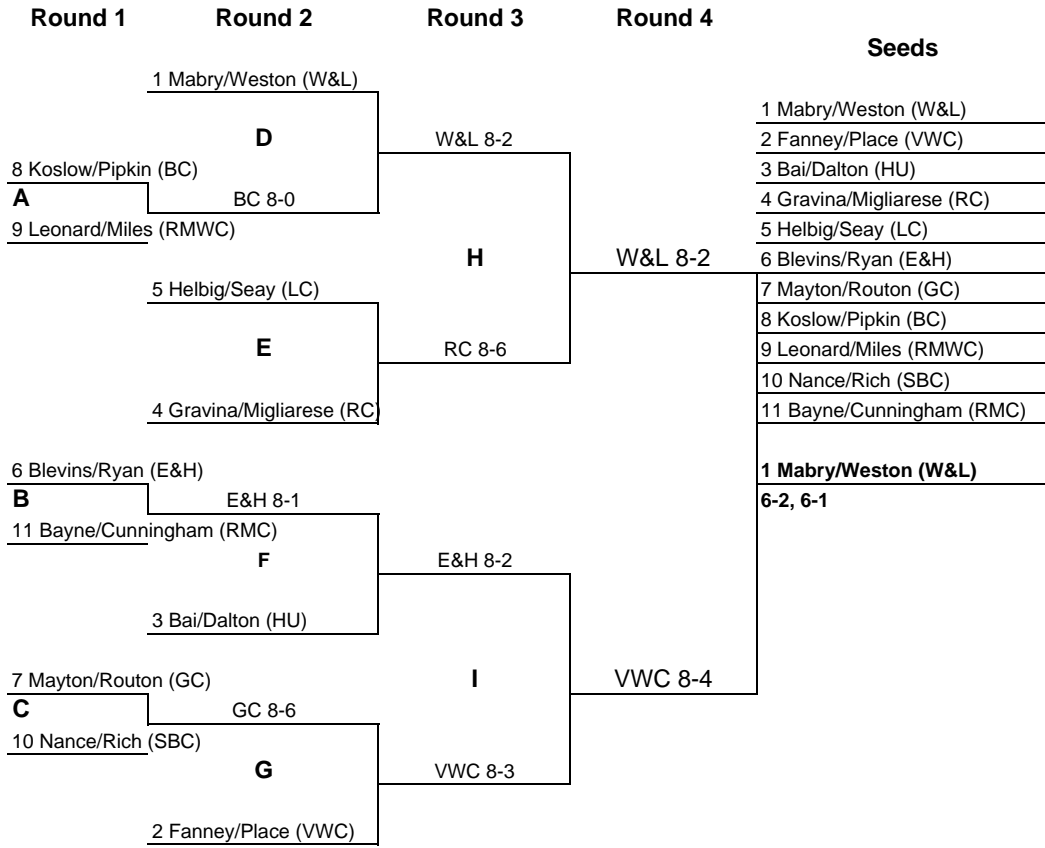

Round Robin for 9th place

3rd Place

5th Place

7th Place

9th Place Cunningham (RMC) (2-0)

10th Place Miles (RMWC) (1-1)

11th Place Seaver (SBC) (0-2)

2006 ODAC Women's Tennis Tournament Bracket

9th Place O'Leary (RMC) (2-0)

10th Place Skafidas (SBC) (1-1)

11th Place Hird (RMWC) (0-2)

3rd Place

5th Place

7th Place

2006 ODAC Women's Tennis Tournament Bracket

First Doubles

Round Robin for 9th place

3rd Place

5th Place

7th Place

9th Place Botkin/Parrish (GC) (2-0)

10th Place Brown/Sinnen (LC) (1-1)

11th Place Byrd/Graham (SBC) (0-2)

2006 ODAC Women's Tennis Tournament Bracket

Second Doubles

Round Robin for 9th place

Leonard/Miles (RMWC)
Round 2 Bayne/Cunningham (RMC) 8-4
 Bayne/Cunningham (RMC)

3rd Place

4 Gravina/Migliarese (RC)
 4 Gravina/Migliarese (RC) 8-1
 6 Blevins/Ryan (E&H)