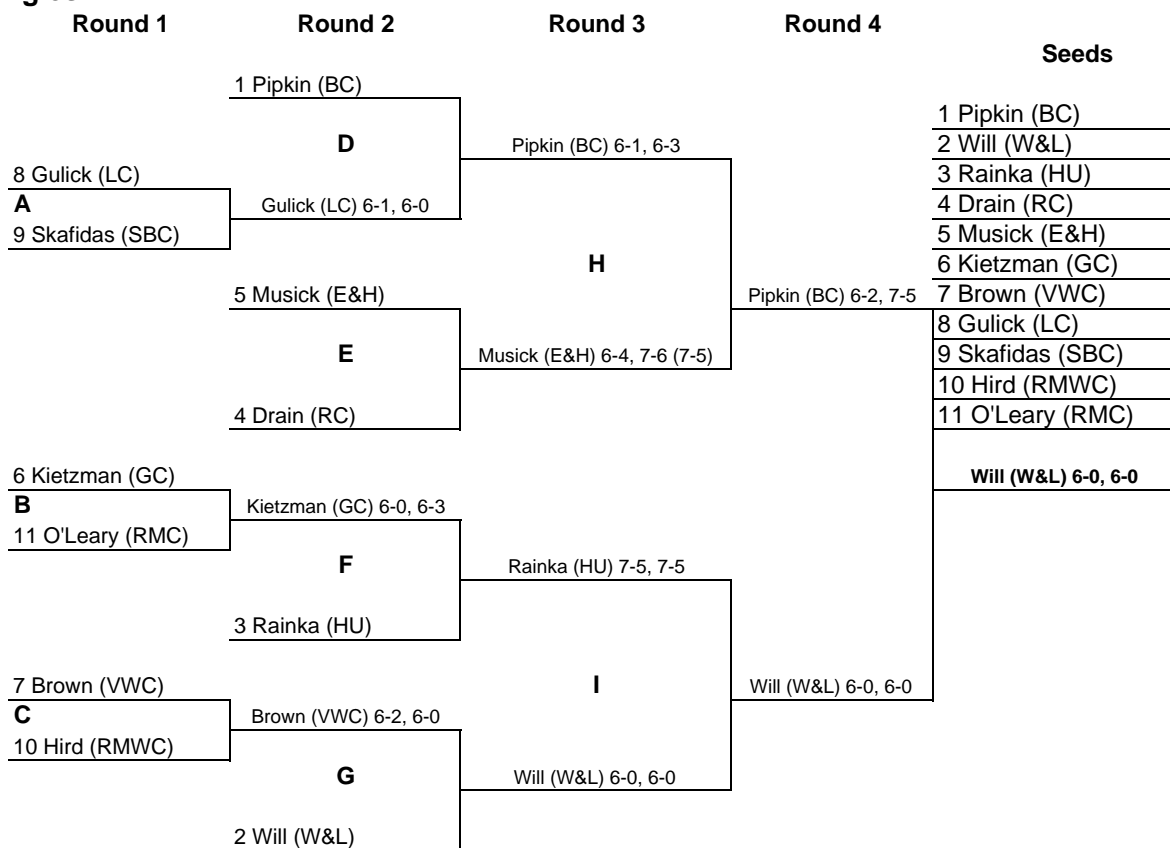

Round Robin for 9th place

3rd Place

5th Place

7th Place

9th Place Cunningham (RMC) (2-0)

10th Place Miles (RMWC) (1-1)

11th Place Seaver (SBC) (0-2)

2006 ODAC Women's Tennis Tournament Bracket

Flight 5 Singles

Round Robin for 9th place

9th Place Nance (SBC) (2-0)

10th Place VanCuren (RMWC) (1-1)

11th Place Pleasants (RMC) (0-2)

2006 ODAC Women's Tennis Tournament Bracket

Flight 6 Singles

Round Robin for 9th place

9th Place O'Leary (RMC) (2-0)

10th Place Skafidas (SBC) (1-1)

11th Place Hird (RMWC) (0-2)

3rd Place

5th Place

7th Place

2006 ODAC Women's Tennis Tournament Bracket

First Doubles