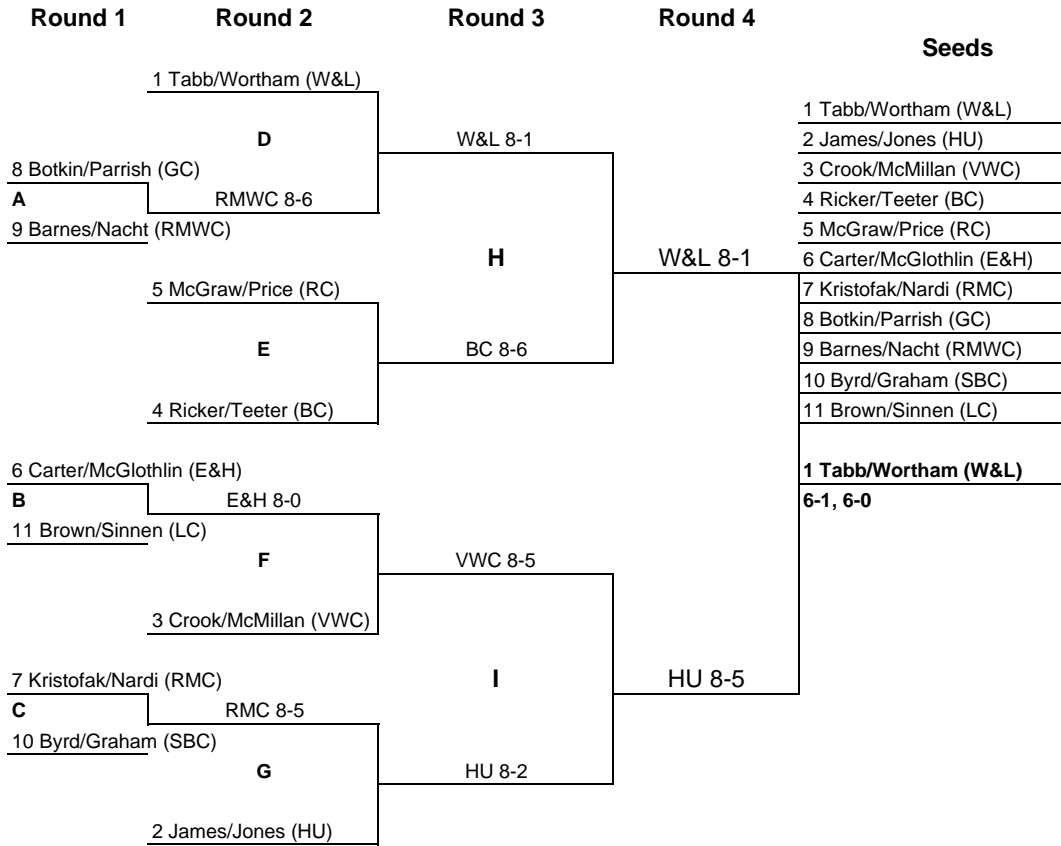

Round Robin for 9th place

3rd Place

5th Place

7th Place

9th Place Cunningham (RMC) (2-0)

10th Place Miles (RMWC) (1-1)

11th Place Seaver (SBC) (0-2)

2006 ODAC Women's Tennis Tournament Bracket

Flight 5 Singles

Round Robin for 9th place

9th Place Nance (SBC) (2-0)

10th Place VanCuren (RMWC) (1-1)

11th Place Pleasants (RMC) (0-2)

2006 ODAC Women's Tennis Tournament Bracket

Flight 6 Singles

Round Robin for 9th place

9th Place O'Leary (RMC) (2-0)

10th Place Skafidas (SBC) (1-1)

11th Place Hird (RMWC) (0-2)

3rd Place

5th Place

7th Place

2006 ODAC Women's Tennis Tournament Bracket

First Doubles

Round Robin for 9th place

3rd Place

5th Place

7th Place

9th Place Botkin/Parrish (GC) (2-0)

10th Place Brown/Sinnen (LC) (1-1)

11th Place Byrd/Graham (SBC) (0-2)

2006 ODAC Women's Tennis Tournament Bracket