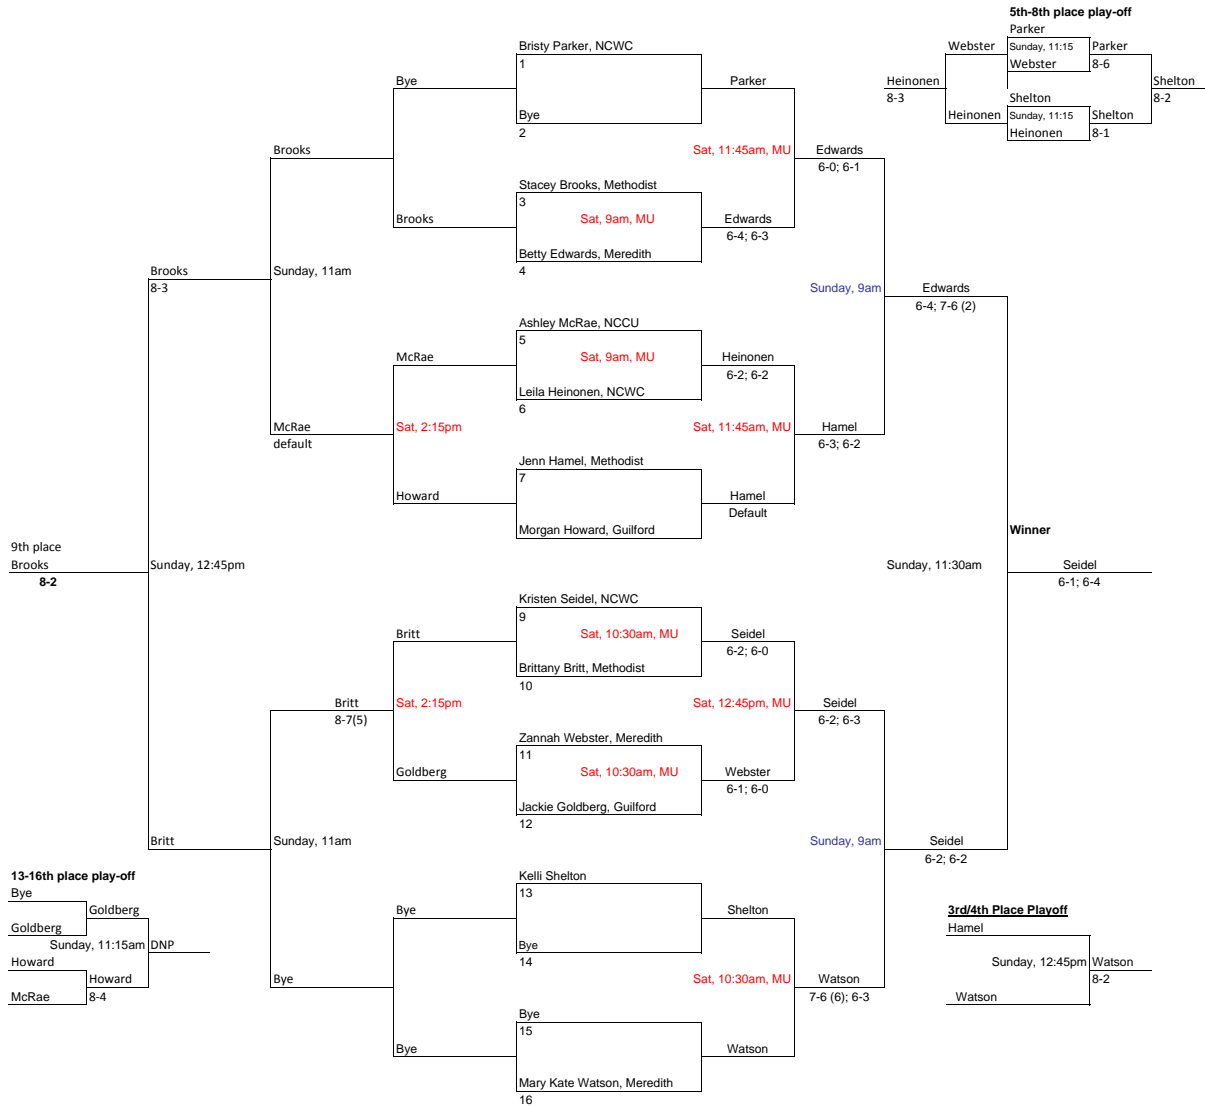

Chatman
6-1; 6-1
Chorna
6-3; 6-0
Sunday, 9am

3rd/4th Place Playoff

Chatman
Sunday, 12pm
Rogers 8-2

Methodist University Invitational

Sept. 19-20, 2009

C FLIGHT - SINGLES

Methodist University Invitational

Sept. 19-20, 2009

A FLIGHT DOUBLES

Methodist University Invitational

Sept. 19-20, 2009

B FLIGHT DOUBLES

Methodist University Invitational

Sept. 19-20, 2009

C FLIGHT DOUBLES