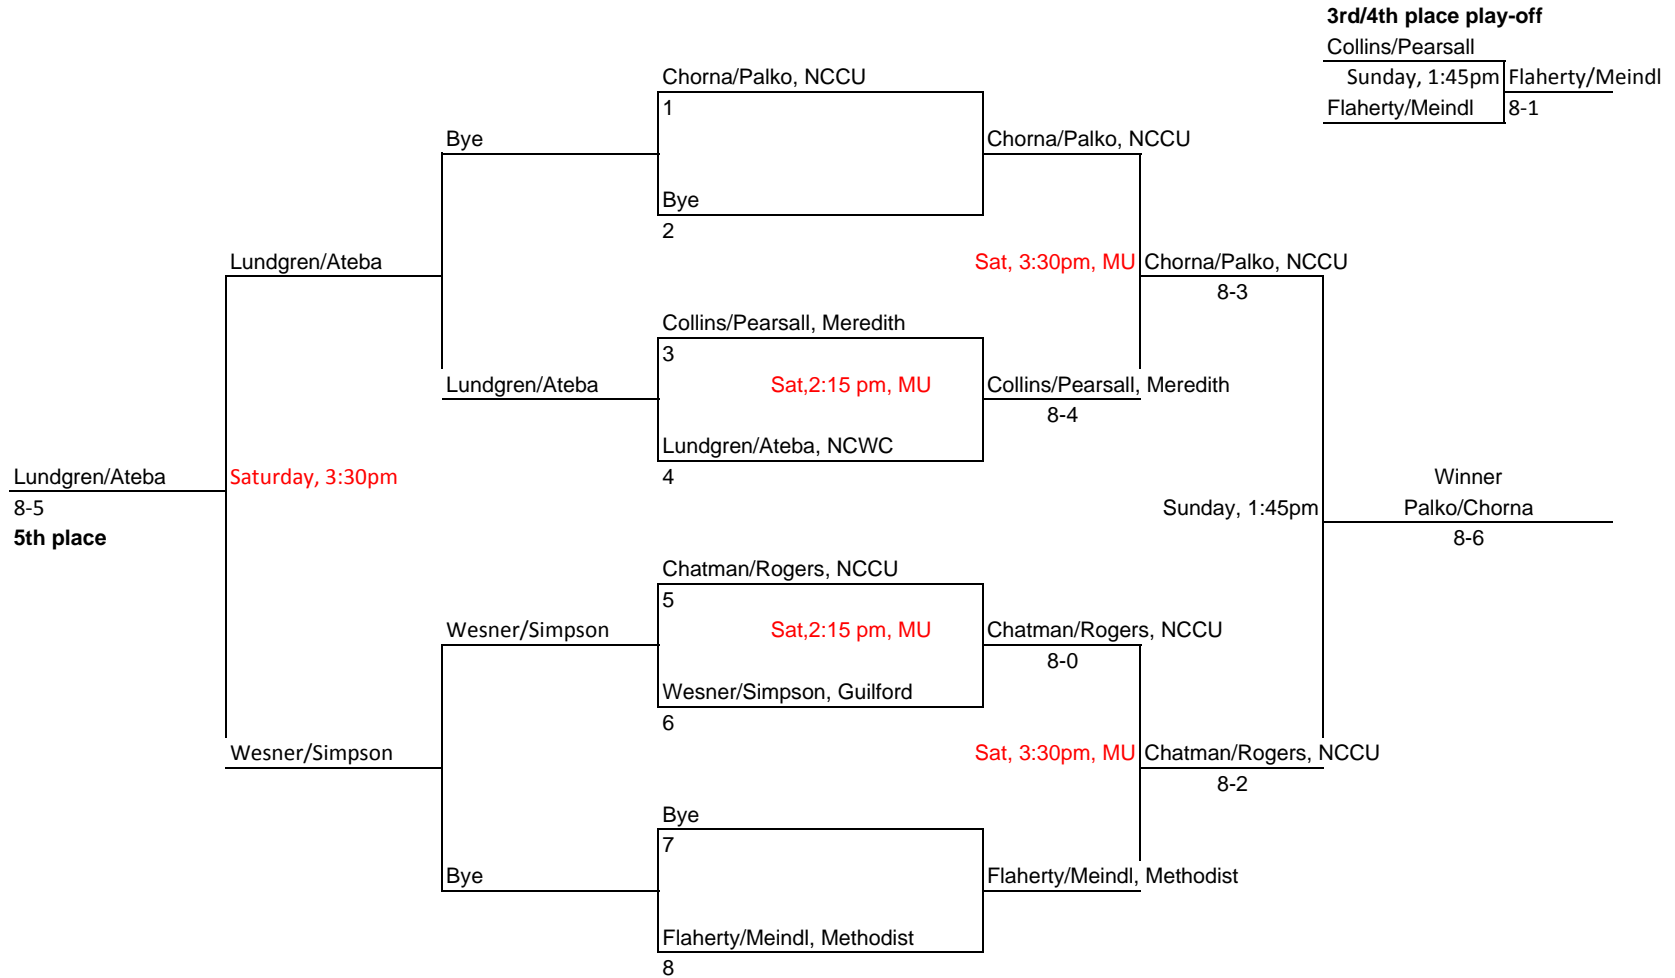

Chatman
6-1; 6-1
Chorna
6-3; 6-0
Sunday, 9am

3rd/4th Place Playoff

Chatman
Sunday, 12pm
Rogers 8-2

Methodist University Invitational

Sept. 19-20, 2009

C FLIGHT - SINGLES

Methodist University Invitational

Sept. 19-20, 2009

A FLIGHT DOUBLES

Methodist University Invitational

Sept. 19-20, 2009

B FLIGHT DOUBLES

Methodist University Invitational

Sept. 19-20, 2009

C FLIGHT DOUBLES