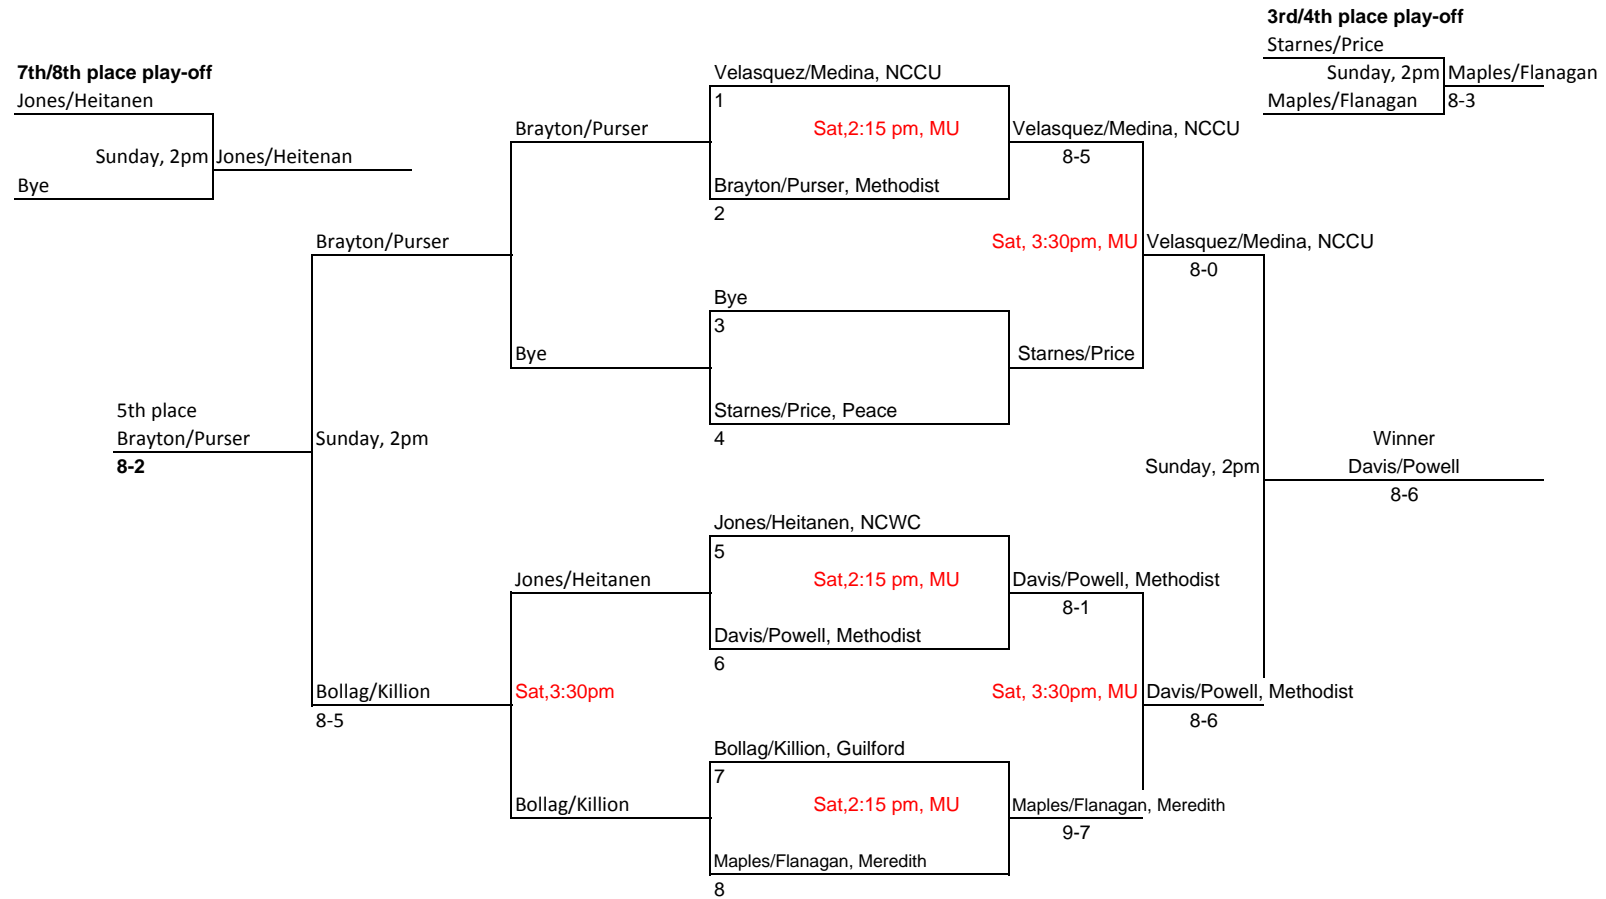

Chatman
6-1; 6-1
Chorna
6-3; 6-0
Sunday, 9am

3rd/4th Place Playoff

Chatman
Sunday, 12pm
Rogers 8-2

Methodist University Invitational

Sept. 19-20, 2009

C FLIGHT - SINGLES

Methodist University Invitational

Sept. 19-20, 2009

A FLIGHT DOUBLES

Methodist University Invitational

Sept. 19-20, 2009

B FLIGHT DOUBLES

Methodist University Invitational

Sept. 19-20, 2009

C FLIGHT DOUBLES