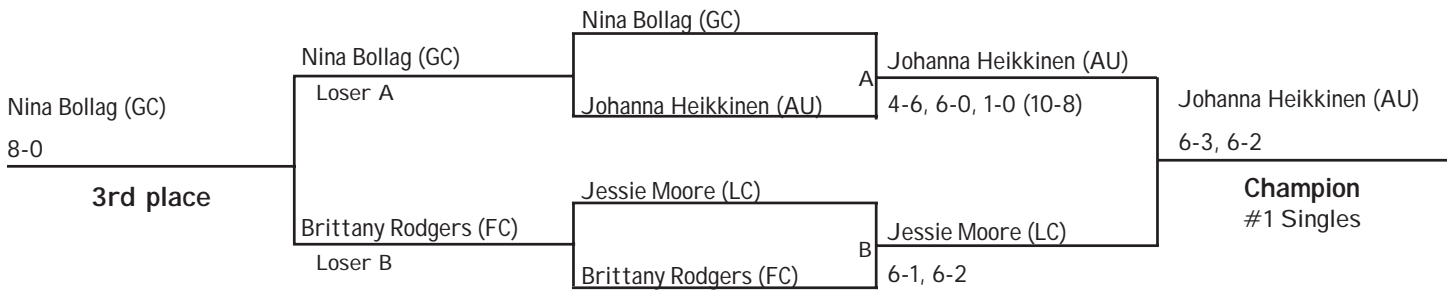

Averett
University
Cougars

Ferrum
College
Panthers

Guilford
College
Quakers

Lynchburg
College
Hornets