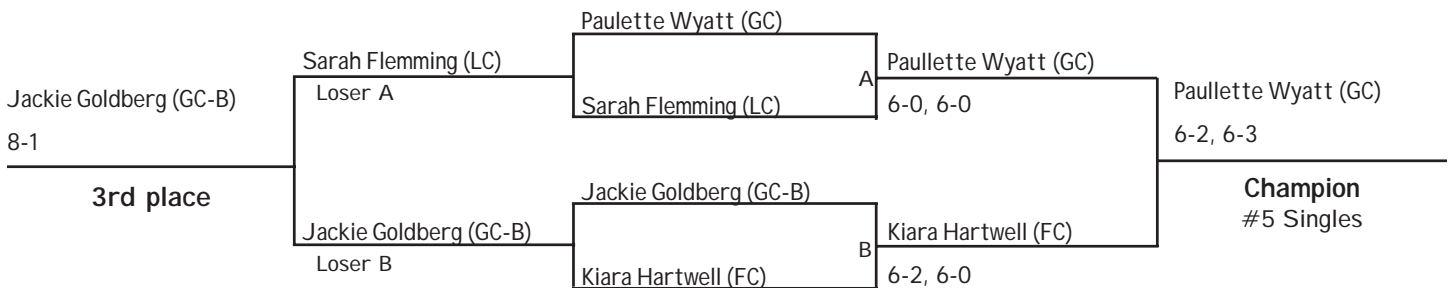

## Women's Tennis Tournament

Skeens-Burrows Tennis Complex  
September 21, 2008  
Ferrum, Va.

Sascha Barrow (LC)

Megan Fair (GC)

**Champion**  
#4 Singles

**#6 Singles**  
Ferrum & Guilford split points  
(3 each)